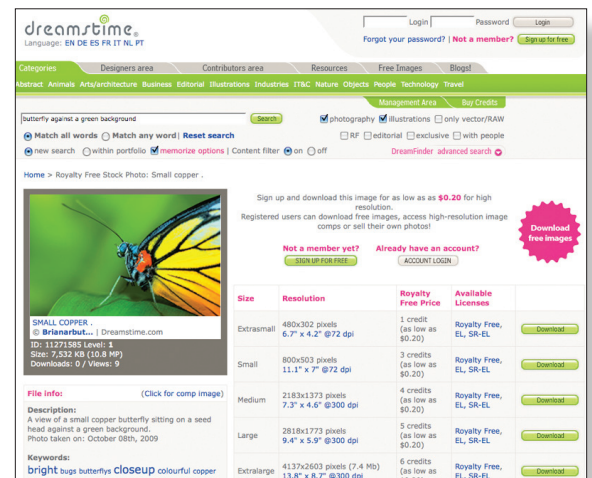

3 Image Owner Information Displayed
Clicking on the icon reveals key image information in your existing window.

4 Connect and Buy
Clicking on License Now opens a window to view image details, pricing and allows you to purchase the image directly from the licensor.