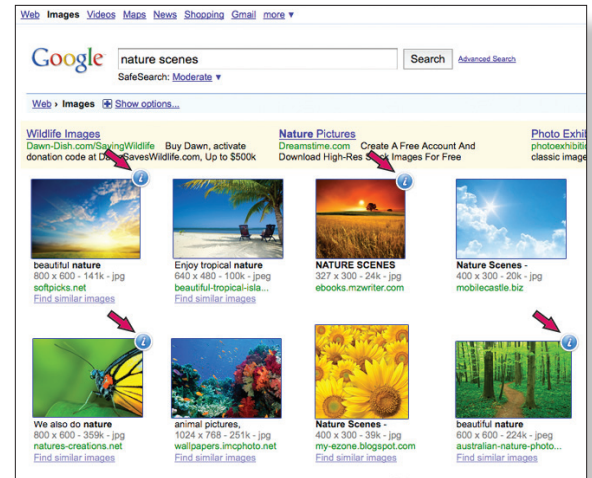

PicScout

Every Image Gets Its Credit™

ImageExchange™

Through PicScout's fingerprinting technology and the ImageExchange™ add-on, images that have been indexed by PicScout — many tens of millions — appear online with the universal symbol for information — the  icon.

ImageExchange users will find the  icon appearing on web pages as well as search engines, including Google Images. Clicking on the  icon reveals key image information, such as who owns the image and a connection to purchase the image or obtain more information. Select License Now, and you will be connected directly to the image licensor.

With the ImageExchange, creative professionals experience greater opportunities for creativity, increased productivity, and confidence in image selection. For agencies and photographers, *every image gets its credit*™, greatly increases image usability, salability and trackability.